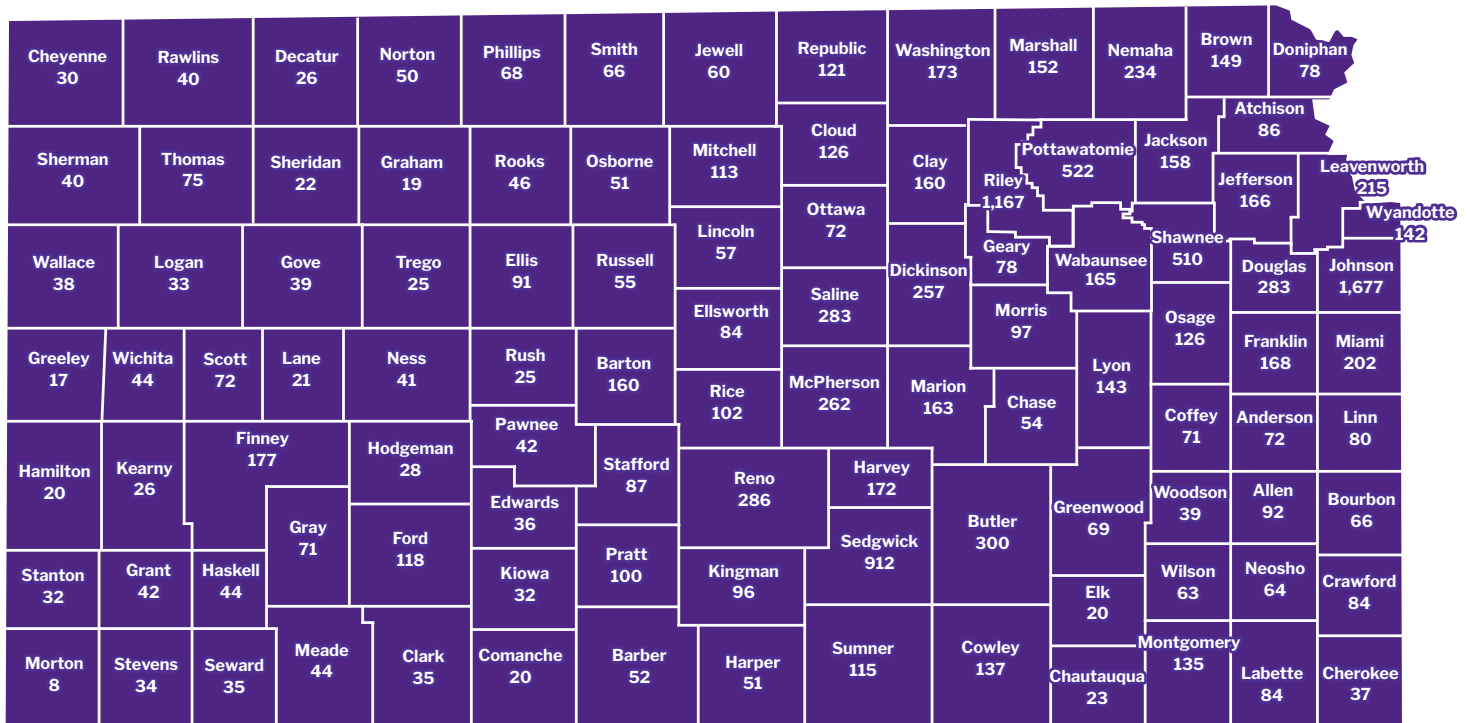

# COLLEGE OF AGRICULTURE ALUMNI BY COUNTY

Allen	92	Finney	177	Logan	33	Rooks	46
Anderson	72	Ford	118	Lyon	143	Rush	25
Atchison	86	Franklin	168	Marion	163	Russell	55
Barber	52	Geary	78	Marshall	152	Saline	283
Barton	160	Gove	39	McPherson	262	Scott	72
Bourbon	66	Graham	19	Meade	44	Sedgwick	912
Brown	149	Grant	42	Miami	202	Seward	35
Butler	300	Gray	71	Mitchell	113	Shawnee	510
Chase	54	Greeley	17	Montgomery	135	Sheridan	22
Chautauqua	23	Greenwood	69	Morris	97	Sherman	40
Cherokee	37	Hamilton	20	Morton	8	Smith	66
Cheyenne	30	Harper	51	Nemaha	234	Stafford	87
Clark	35	Harvey	172	Neosho	64	Stanton	32
Clay	160	Haskell	44	Ness	41	Stevens	34
Cloud	126	Hodgeman	28	Norton	50	Sumner	115
Coffey	71	Jackson	158	Osage	126	Thomas	75
Comanche	20	Jefferson	166	Osborne	51	Trego	25
Cowley	137	Jewell	60	Ottawa	72	Wabaunsee	165
Crawford	84	Johnson	1,677	Pawnee	42	Wallace	38
Decatur	26	Kearny	26	Phillips	68	Washington	173
Dickinson	257	Kingman	96	Pottawatomie	522	Wichita	44
Doniphan	78	Kiowa	32	Pratt	100	Wilson	63
Douglas	283	Labette	84	Rawlins	40	Woodson	39
Edwards	36	Lane	21	Reno	286	Wyandotte	142
Elk	20	Leavenworth	215	Republic	121		
Ellis	91	Lincoln	57	Rice	102		
Ellsworth	84	Linn	80	Riley	1,167		

# COLLEGE OF AGRICULTURE ALUMNI BY STATE & TERRITORY

Alabama	60	Massachusetts	74	Tennessee	179
Alaska	24	Michigan	172	Texas	1,006
Arizona	200	Minnesota	344	Utah	57
Arkansas	177	Mississippi	33	Vermont	13
California	539	Missouri	1,212	Virginia	192
Colorado	773	Montana	79	Washington	214
Connecticut	49	Nebraska	749	West Virginia	14
Delaware	19	Nevada	43	Wisconsin	190
District of Columbia	27	New Hampshire	17	Wyoming	83
Florida	370	New Jersey	98		
Georgia	192	New Mexico	77		
Hawaii	20	New York	164		
Idaho	99	North Carolina	225		
Illinois	488	North Dakota	54		
Indiana	235	Ohio	211		
Iowa	421	Oklahoma	389		
Kansas	13,950	Oregon	144		
Kentucky	91	Pennsylvania	172		
Louisiana	51	Rhode Island	5		
Maine	19	South Carolina	86		
Maryland	127	South Dakota	104		